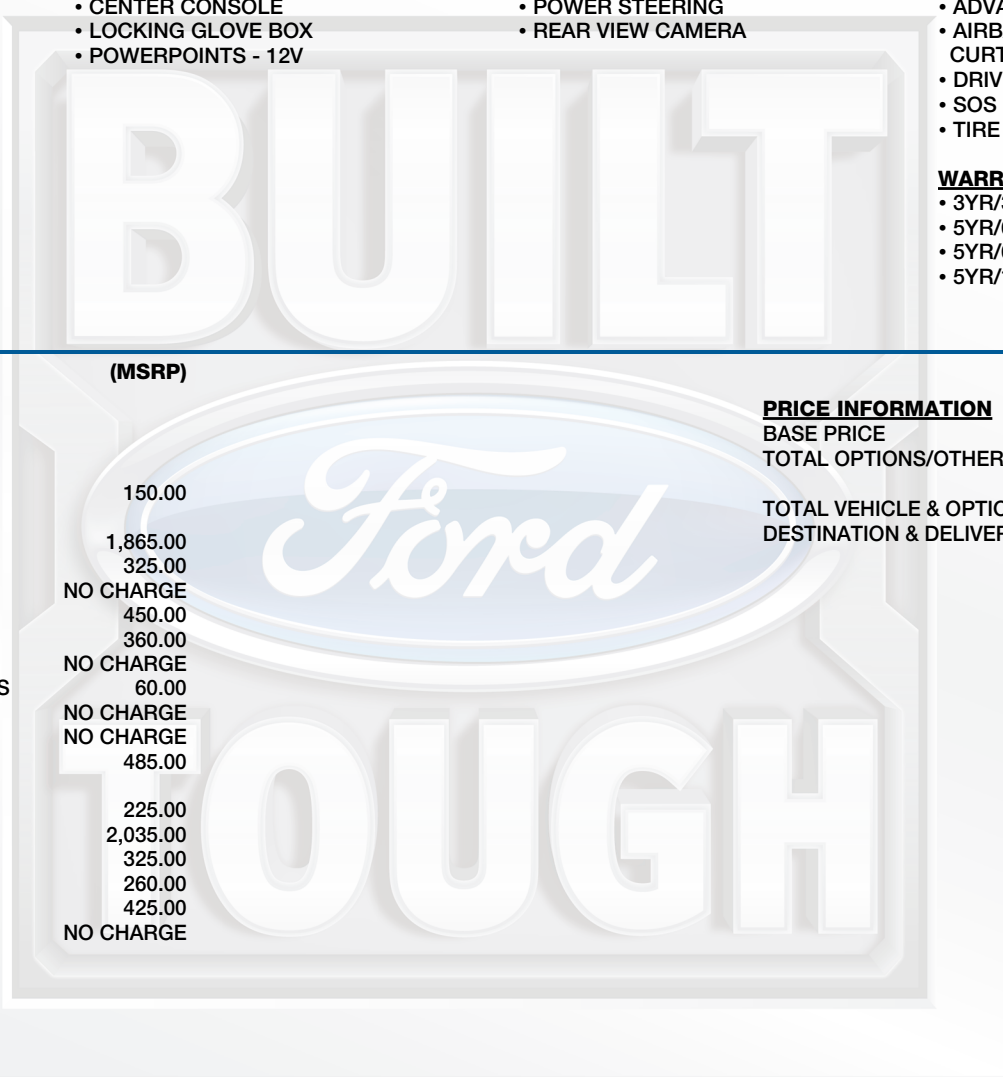

Go Further

ford.com

VEHICLE DESCRIPTION

TRANSIT

KK A95256

2019 250 HR CARGO VAN
148" WHEELBASE
3.5L GTDI V6 ENGINE
6-SPD AUTO SELECTSHIFT TR

EXTERIOR
INGOT SILVER METALLIC
INTERIOR
CHARCOAL CLOTH

STANDARD EQUIPMENT INCLUDED AT NO EXTRA CHARGE

FUNCTIONAL

- 25.0 GALLON FUEL TANK
- POWER LOCKS AND WINDOWS
- POWER STEERING
- REAR VIEW CAMERA

SAFETY/SECURITY

- 3 POINT SAFETY BELTS
- 4-WHEEL DISC BRAKES W/ABS
- ADVANCETRAC W/RSC
- AIRBAGS - SIDE AIR CURTAINS
- DRIVER/PASSENGER AIR BAGS
- SOS POST CRASH ALERT SYS
- TIRE PRESSURE MONITOR SYS

WARRANTY

- 3YR/36000 BUMPER TO BUMPER
- 5YR/60,000 ROADSIDE ASSIST
- 5YR/60,000 POWERTRAIN
- 5YR/100,000 DIESEL ENGINE

INCLUDED ON THIS VEHICLE

OPTIONAL EQUIPMENT/OTHER

- 40C6-913K01/01/18 RV297Y
- 2019 MODEL YEAR
- INGOT SILVER METALLIC
- PREFERRED EQUIPMENT PKG.101A
- 3.5L GTDI V6 ENGINE
- 3.31 LIMITED SLIP AXLE X3L
- FRONT LICENSE PLATE BRACKET
- WINDOWS ALL AROUND FIXED
- EXTERIOR UPGRADE PACKAGE
- 9000# GVWR PACKAGE
- CHARCOAL CLOTH 2WAY SD ARBAGS
- LANE KEEPING ALERT
- 50 STATE EMISSIONS
- HD TRAILER TOW PACKAGE
- .TRAILER WIRING PROVISIONS
- MIRRORS, SHORT POWER/HEAT
- SYNC 3 WITH NAVIGATION
- CRUISE CONTROL
- HEAVY DUTY ALTERNATOR
- STYLED ALUMINUM WHEEL
- 6 SPEAKERS (4 FRONT/2 REAR)